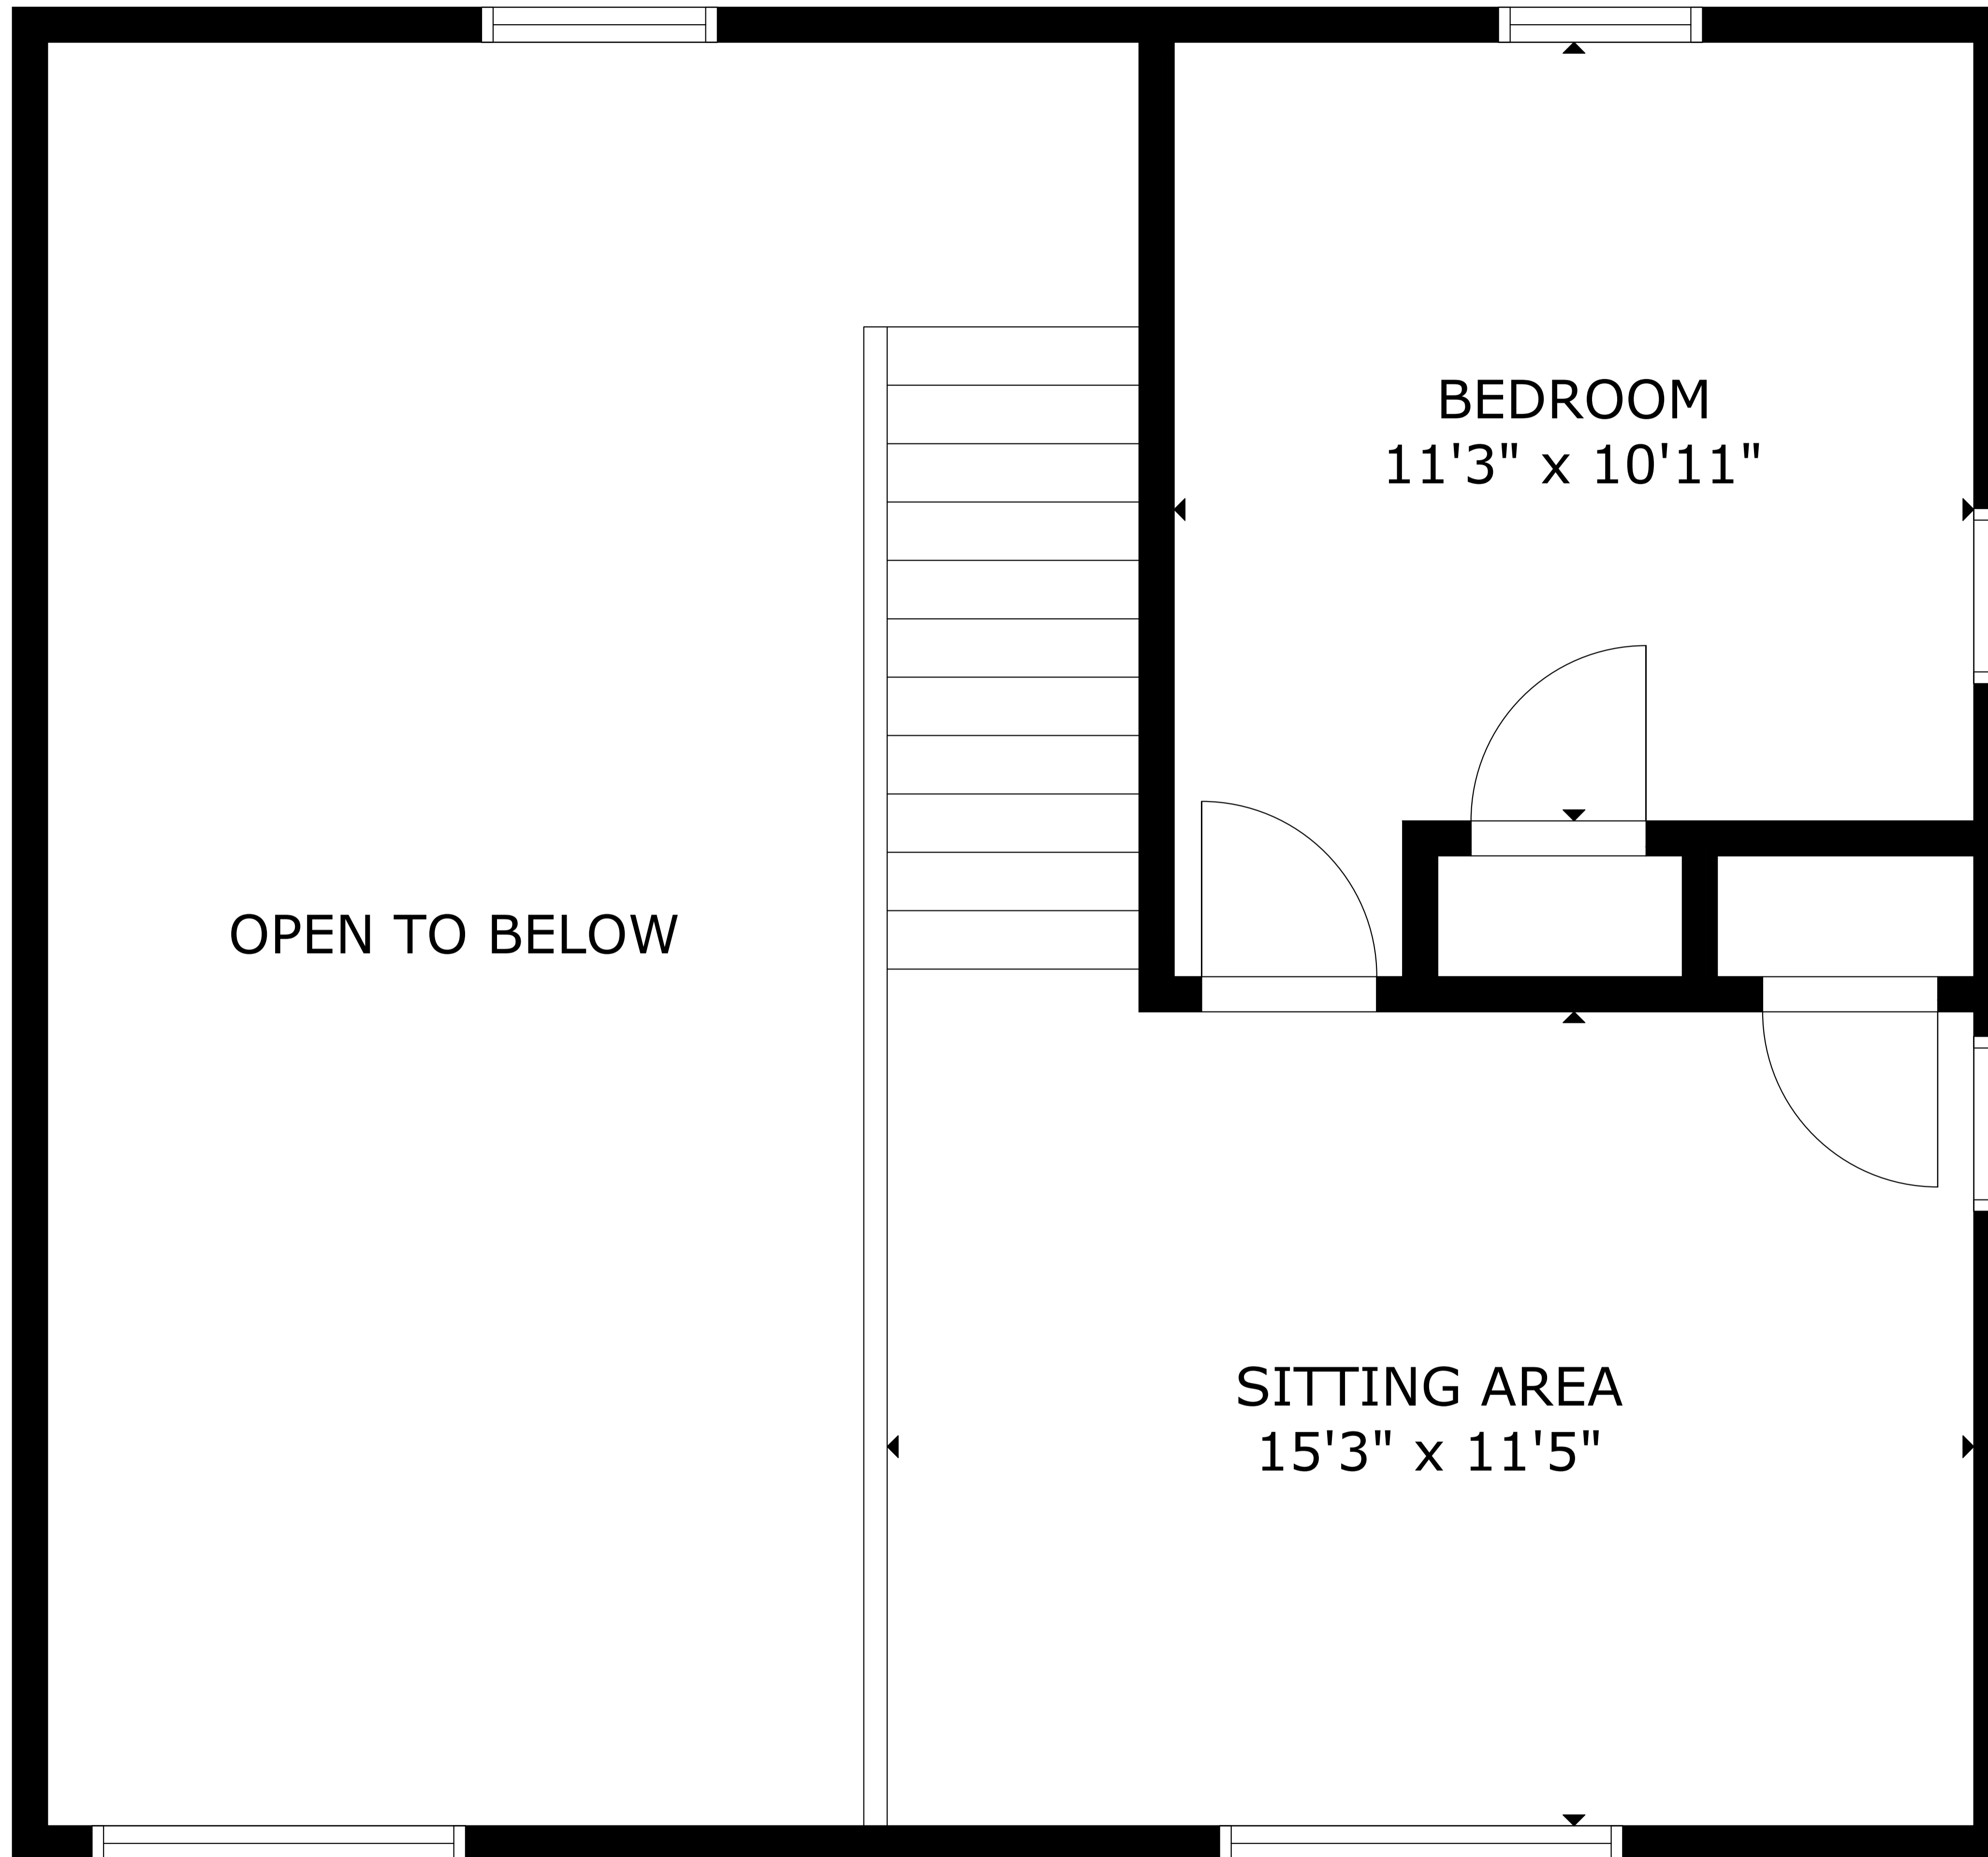

GROSS INTERNAL AREA
 TOTAL: 3,119 sq.ft
 LEVEL 1: 1,124 sq.ft, LEVEL 2: 1,629 sq.ft
 LEVEL 3: 366 sq.ft
 EXCLUDED AREA: GARAGE: 552 sq.ft, DECK: 479 sq.ft
 SIZE AND DIMENSIONS ARE APPROXIMATE, ACTUAL MAY VARY

GROSS INTERNAL AREA

TOTAL: 3,119 sq.ft

LEVEL 1: 1,124 sq.ft, LEVEL 2: 1,629 sq.ft

LEVEL 3: 366 sq.ft

EXCLUDED AREA: GARAGE: 552 sq.ft, DECK: 479 sq.ft

SIZE AND DIMENSIONS ARE APPROXIMATE, ACTUAL MAY VARY

OPEN TO BELOW

BEDROOM
11'3" x 10'11"

SITTING AREA
15'3" x 11'5"

GROSS INTERNAL AREA

TOTAL: 3,119 sq.ft

LEVEL 1: 1,124 sq.ft, LEVEL 2: 1,629 sq.ft

LEVEL 3: 366 sq.ft

EXCLUDED AREA: GARAGE: 552 sq.ft, DECK: 479 sq.ft

SIZE AND DIMENSIONS ARE APPROXIMATE, ACTUAL MAY VARY