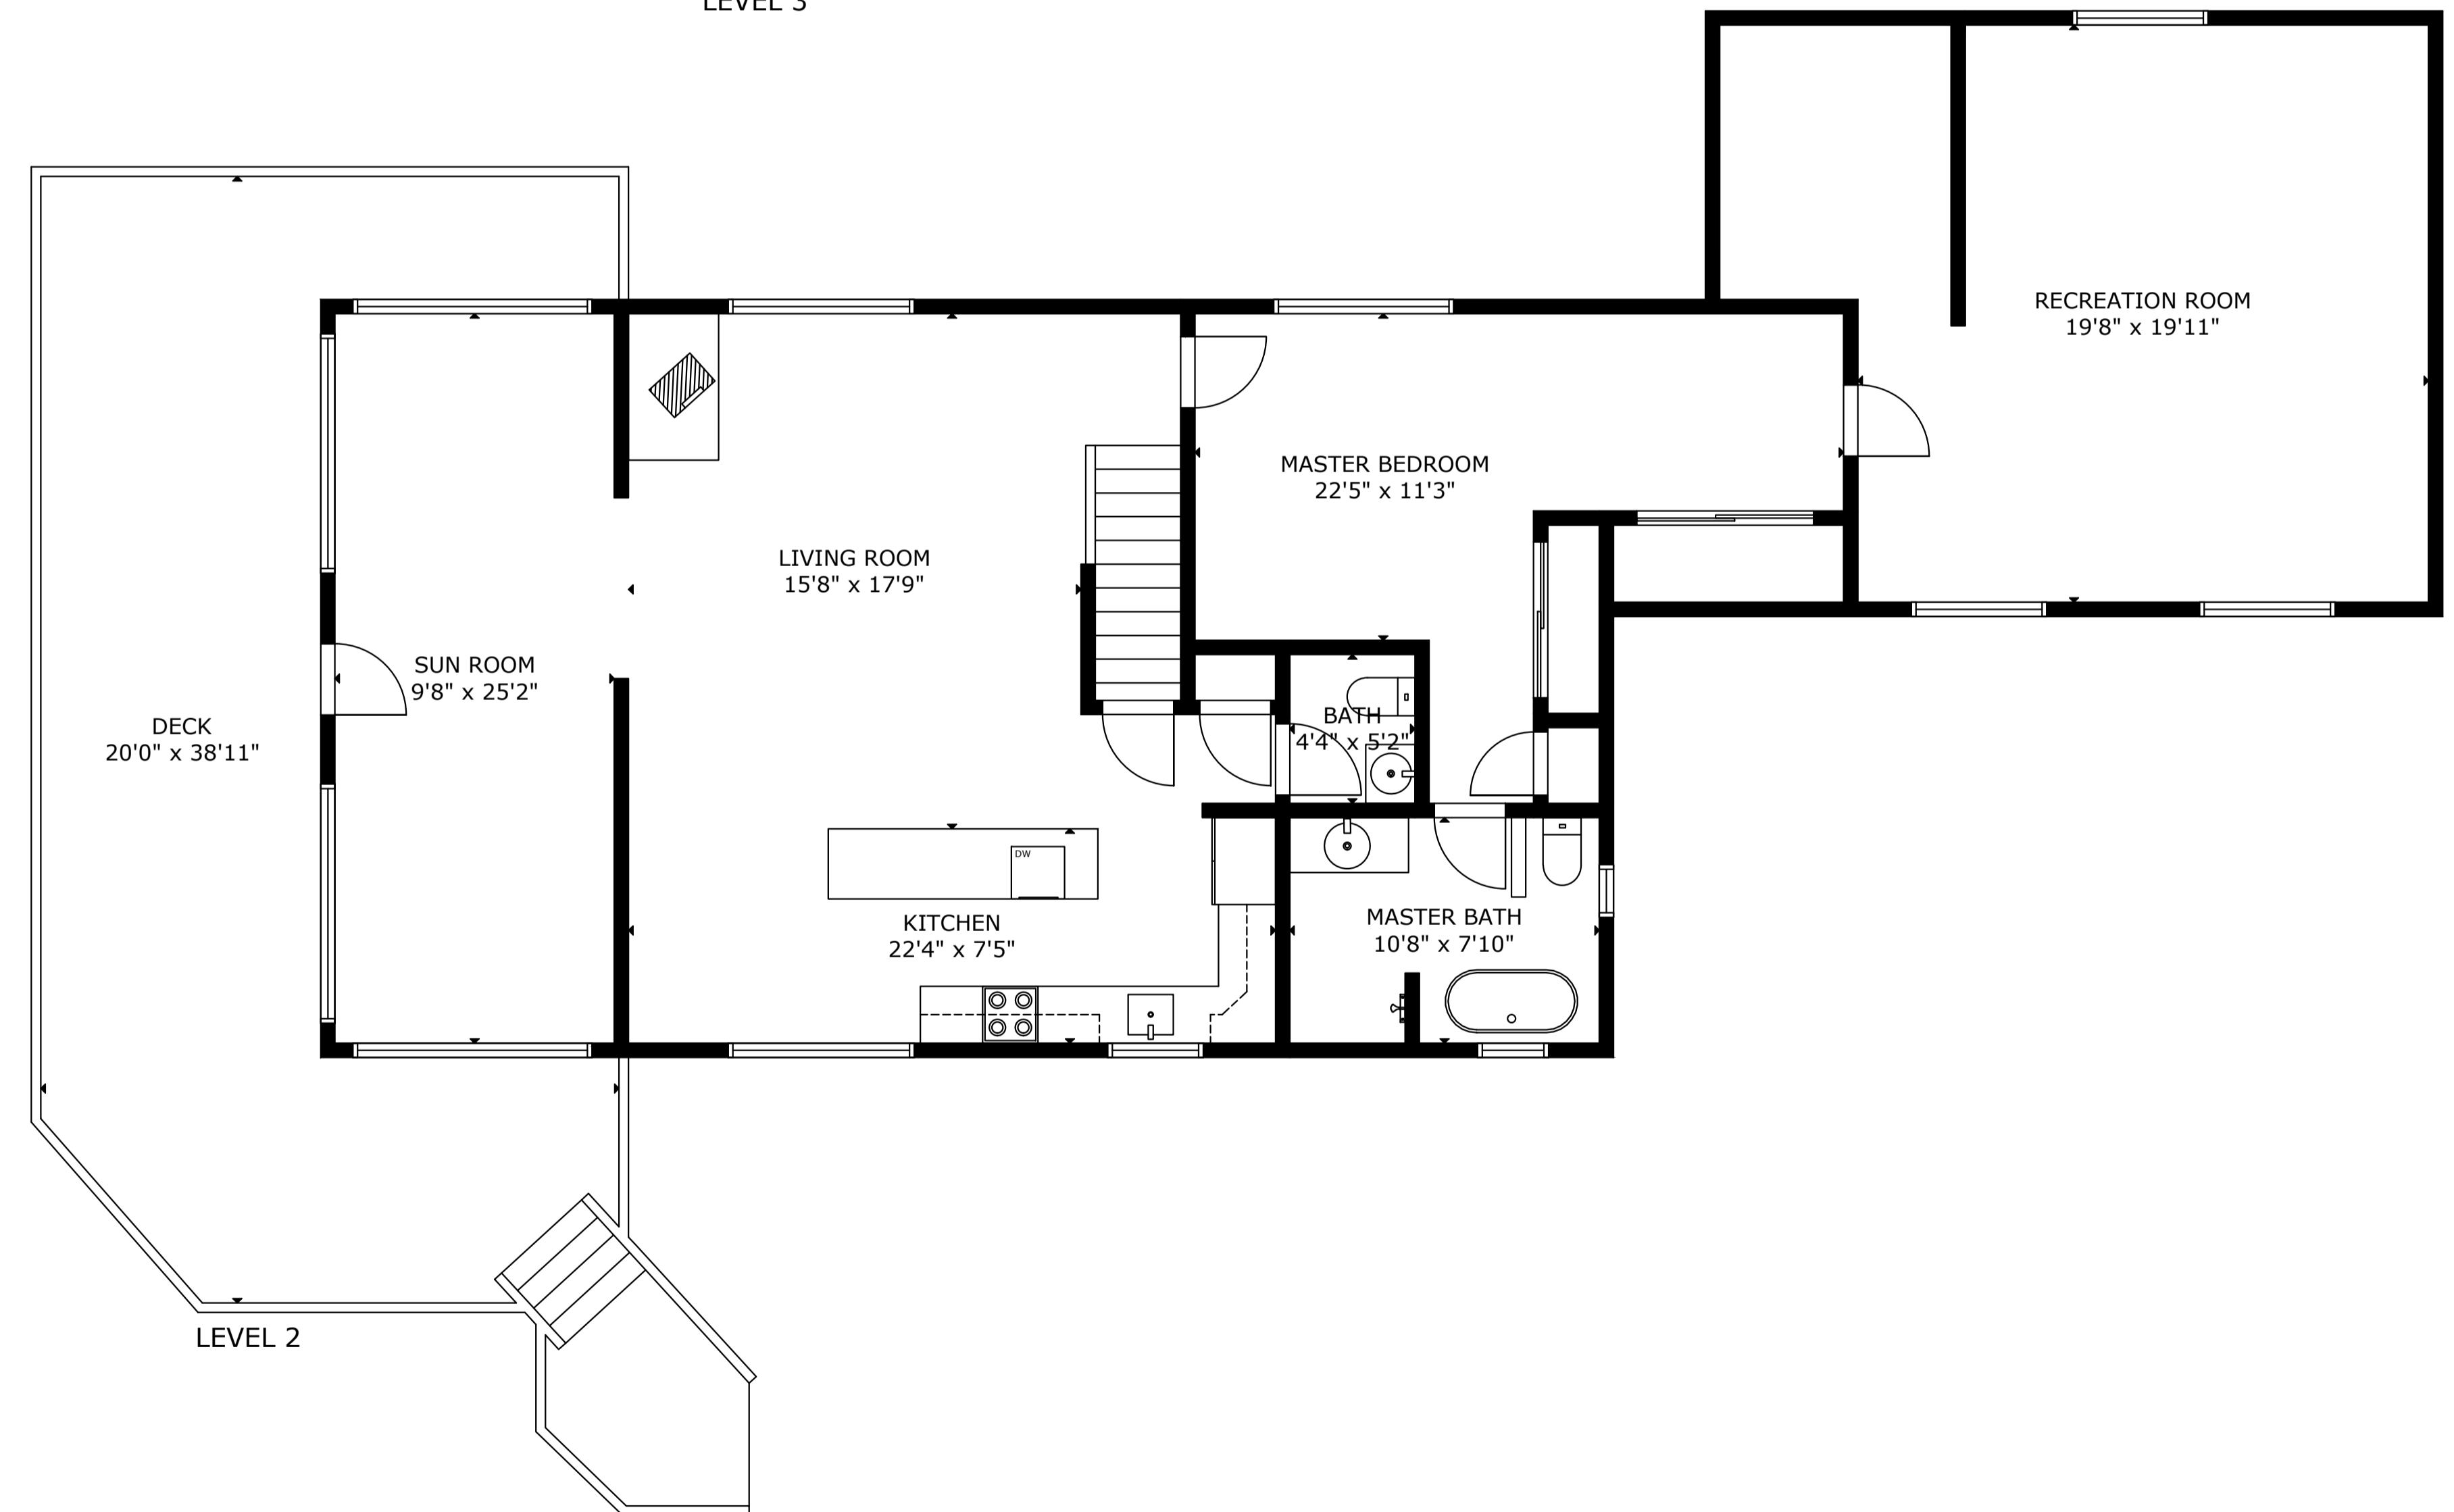

GROSS INTERNAL AREA
 TOTAL: 3,119 sq.ft
 LEVEL 1: 1,124 sq.ft, LEVEL 2: 1,629 sq.ft
 LEVEL 3: 366 sq.ft
 EXCLUDED AREA: GARAGE: 552 sq.ft, DECK: 479 sq.ft
 SIZE AND DIMENSIONS ARE APPROXIMATE, ACTUAL MAY VARY

GROSS INTERNAL AREA

TOTAL: 3,119 sq.ft

LEVEL 1: 1,124 sq.ft, LEVEL 2: 1,629 sq.ft

LEVEL 3: 366 sq.ft

EXCLUDED AREA: GARAGE: 552 sq.ft, DECK: 479 sq.ft

SIZE AND DIMENSIONS ARE APPROXIMATE, ACTUAL MAY VARY

OPEN TO BELOW

BEDROOM
11'3" x 10'11"

SITTING AREA
15'3" x 11'5"

GROSS INTERNAL AREA

TOTAL: 3,119 sq.ft

LEVEL 1: 1,124 sq.ft, LEVEL 2: 1,629 sq.ft

LEVEL 3: 366 sq.ft

EXCLUDED AREA: GARAGE: 552 sq.ft, DECK: 479 sq.ft

SIZE AND DIMENSIONS ARE APPROXIMATE, ACTUAL MAY VARY