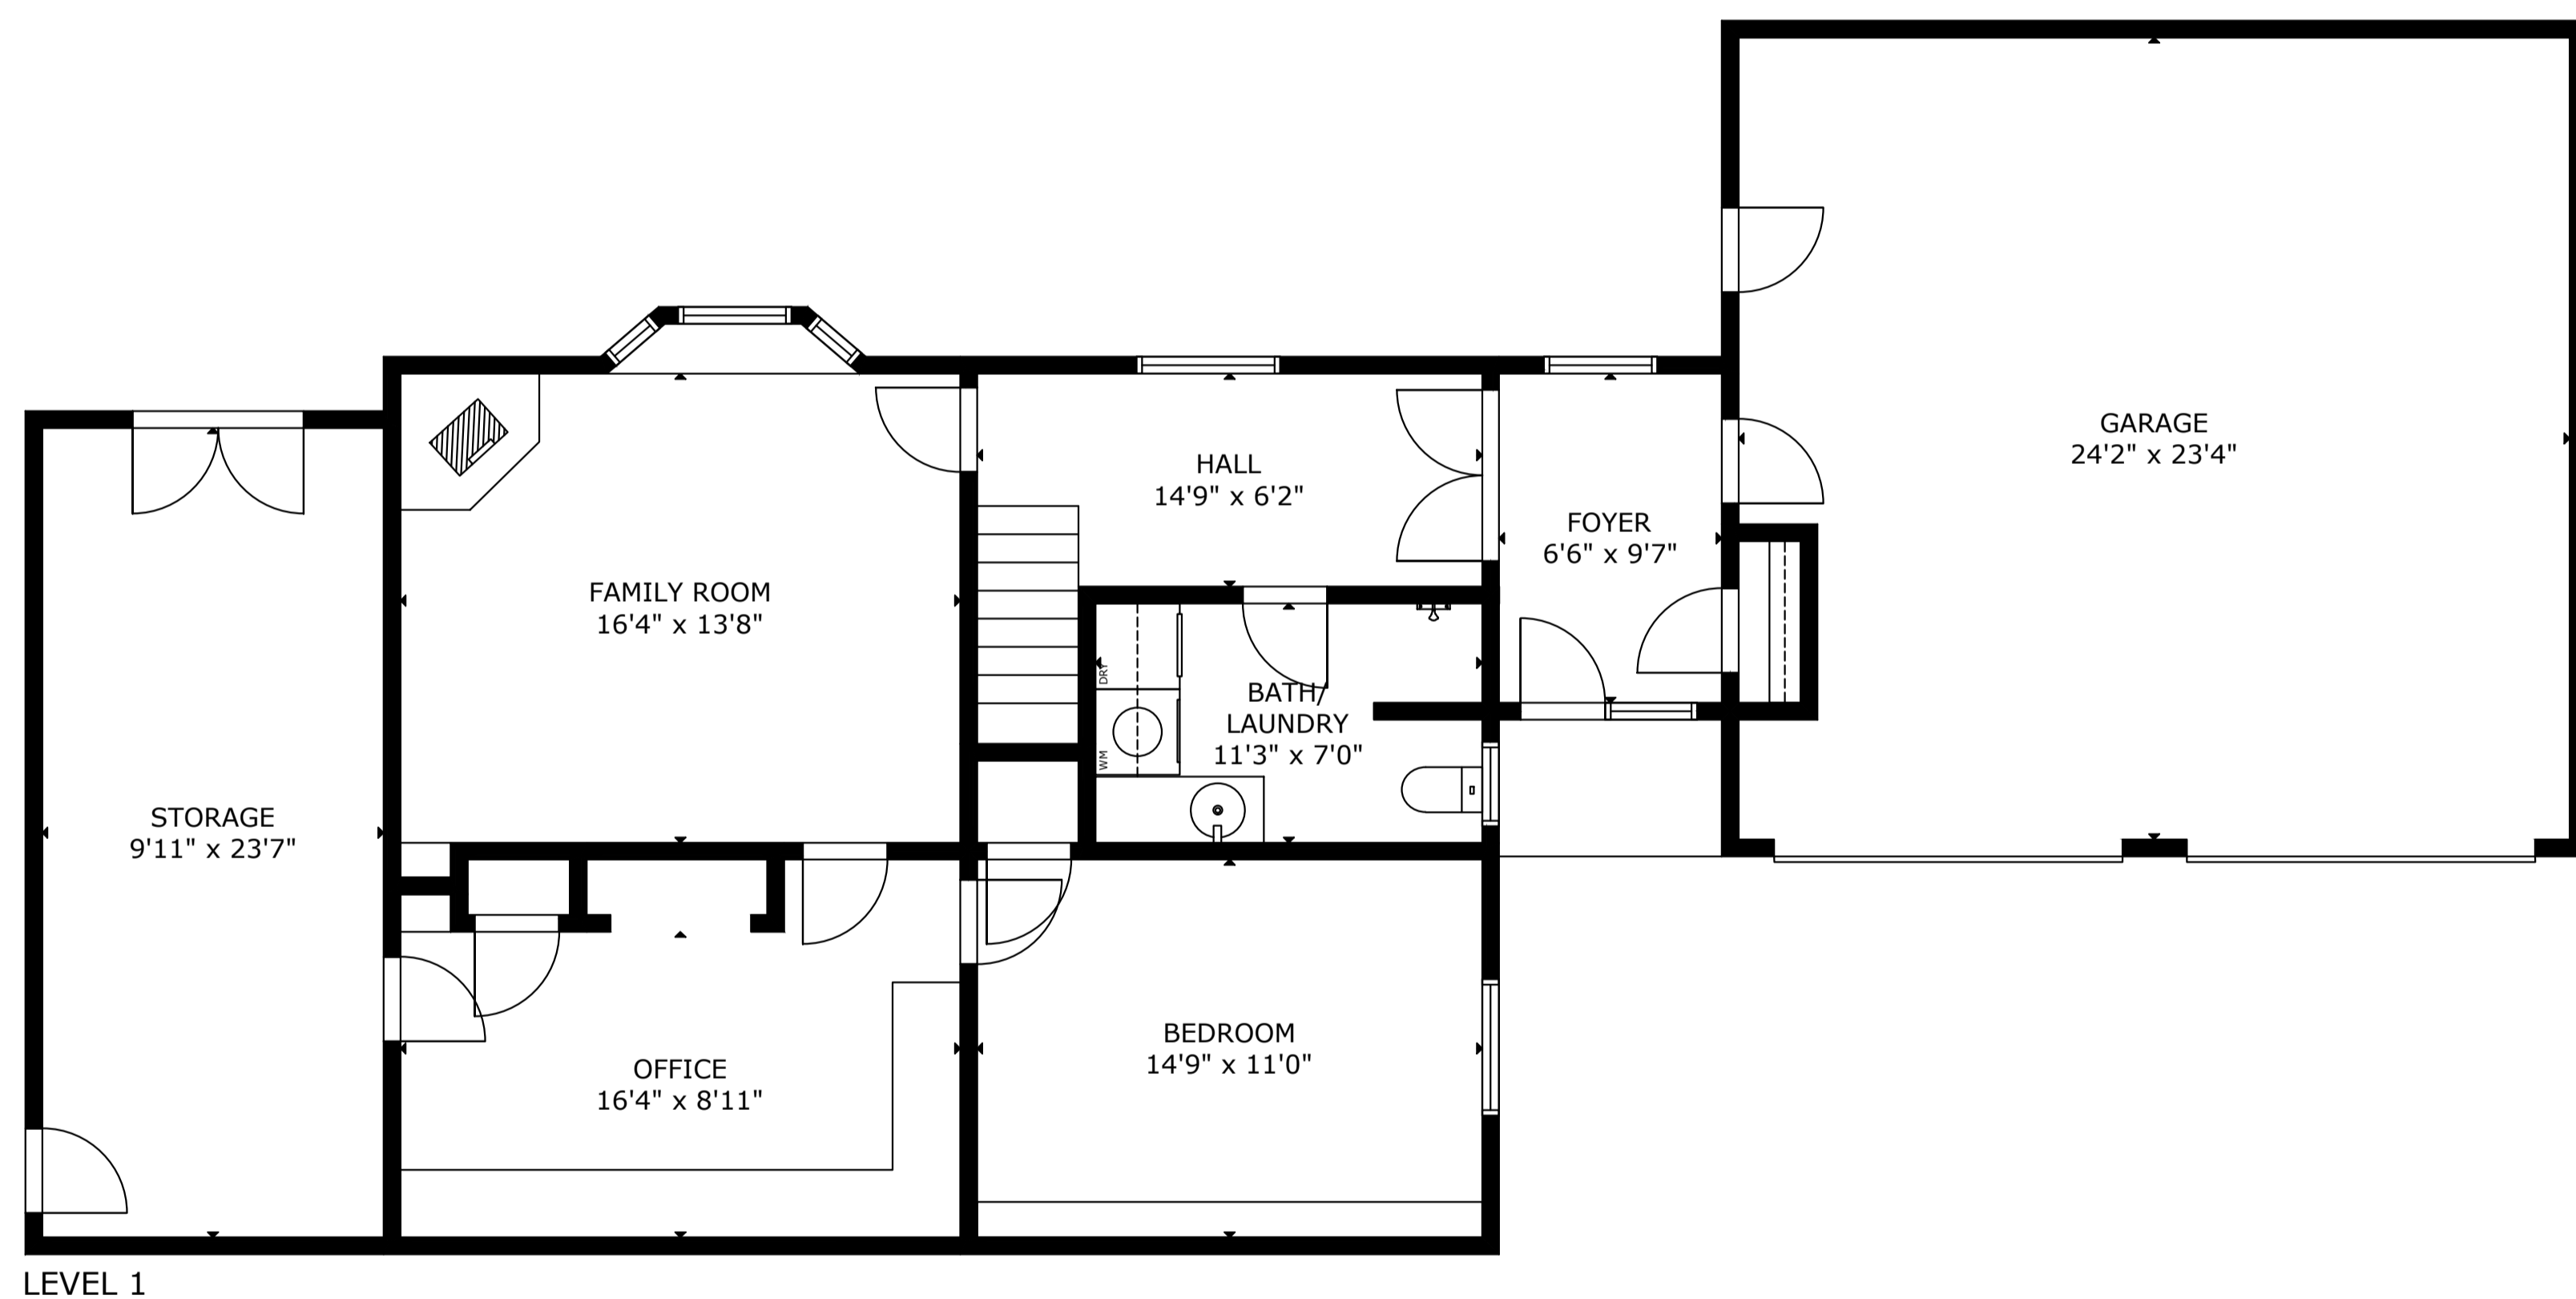

GROSS INTERNAL AREA
 TOTAL: 3,119 sq.ft
 LEVEL 1: 1,124 sq.ft, LEVEL 2: 1,629 sq.ft
 LEVEL 3: 366 sq.ft
 EXCLUDED AREA: GARAGE: 552 sq.ft, DECK: 479 sq.ft
 SIZE AND DIMENSIONS ARE APPROXIMATE, ACTUAL MAY VARY

GROSS INTERNAL AREA

TOTAL: 3,119 sq.ft

LEVEL 1: 1,124 sq.ft, LEVEL 2: 1,629 sq.ft

LEVEL 3: 366 sq.ft

EXCLUDED AREA: GARAGE: 552 sq.ft, DECK: 479 sq.ft

SIZE AND DIMENSIONS ARE APPROXIMATE, ACTUAL MAY VARY

OPEN TO BELOW

BEDROOM
11'3" x 10'11"

SITTING AREA
15'3" x 11'5"

GROSS INTERNAL AREA

TOTAL: 3,119 sq.ft

LEVEL 1: 1,124 sq.ft, LEVEL 2: 1,629 sq.ft

LEVEL 3: 366 sq.ft

EXCLUDED AREA: GARAGE: 552 sq.ft, DECK: 479 sq.ft

SIZE AND DIMENSIONS ARE APPROXIMATE, ACTUAL MAY VARY