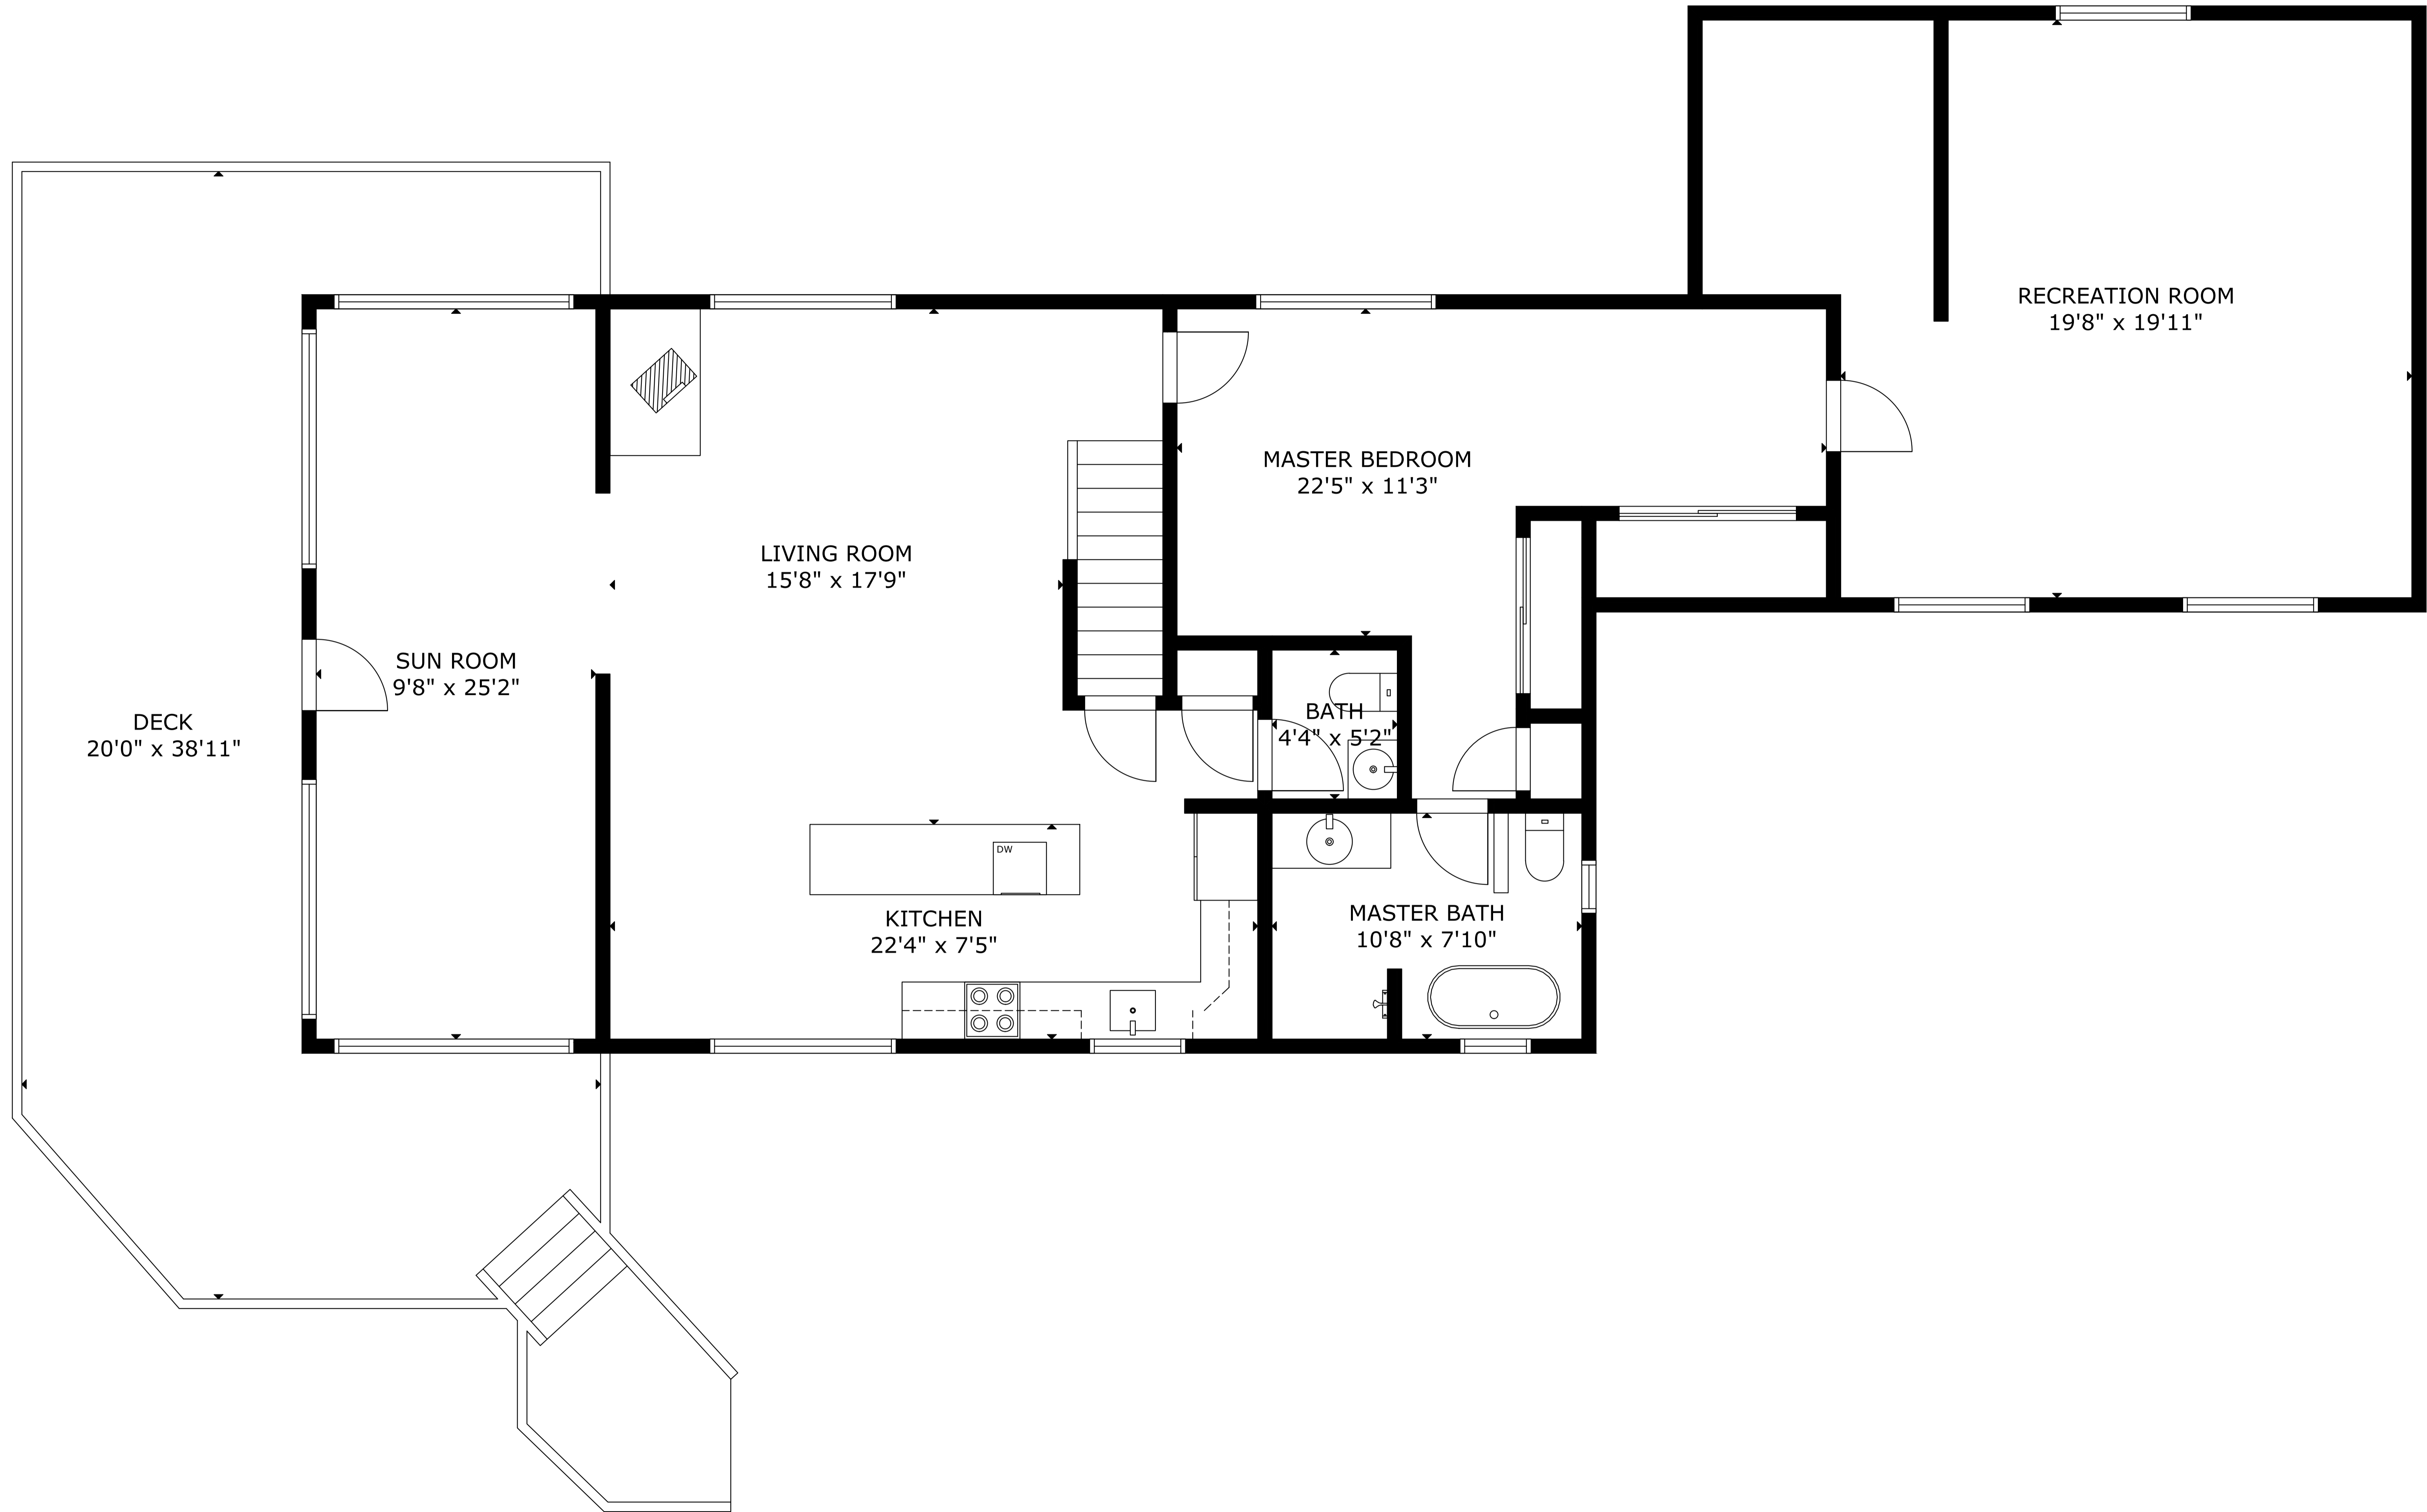

GROSS INTERNAL AREA
 TOTAL: 3,119 sq.ft
 LEVEL 1: 1,124 sq.ft, LEVEL 2: 1,629 sq.ft
 LEVEL 3: 366 sq.ft
 EXCLUDED AREA: GARAGE: 552 sq.ft, DECK: 479 sq.ft
 SIZE AND DIMENSIONS ARE APPROXIMATE, ACTUAL MAY VARY

GROSS INTERNAL AREA

TOTAL: 3,119 sq.ft

LEVEL 1: 1,124 sq.ft, LEVEL 2: 1,629 sq.ft

LEVEL 3: 366 sq.ft

EXCLUDED AREA: GARAGE: 552 sq.ft, DECK: 479 sq.ft

SIZE AND DIMENSIONS ARE APPROXIMATE, ACTUAL MAY VARY

OPEN TO BELOW

BEDROOM
11'3" x 10'11"

SITTING AREA
15'3" x 11'5"

GROSS INTERNAL AREA

TOTAL: 3,119 sq.ft

LEVEL 1: 1,124 sq.ft, LEVEL 2: 1,629 sq.ft

LEVEL 3: 366 sq.ft

EXCLUDED AREA: GARAGE: 552 sq.ft, DECK: 479 sq.ft

SIZE AND DIMENSIONS ARE APPROXIMATE, ACTUAL MAY VARY