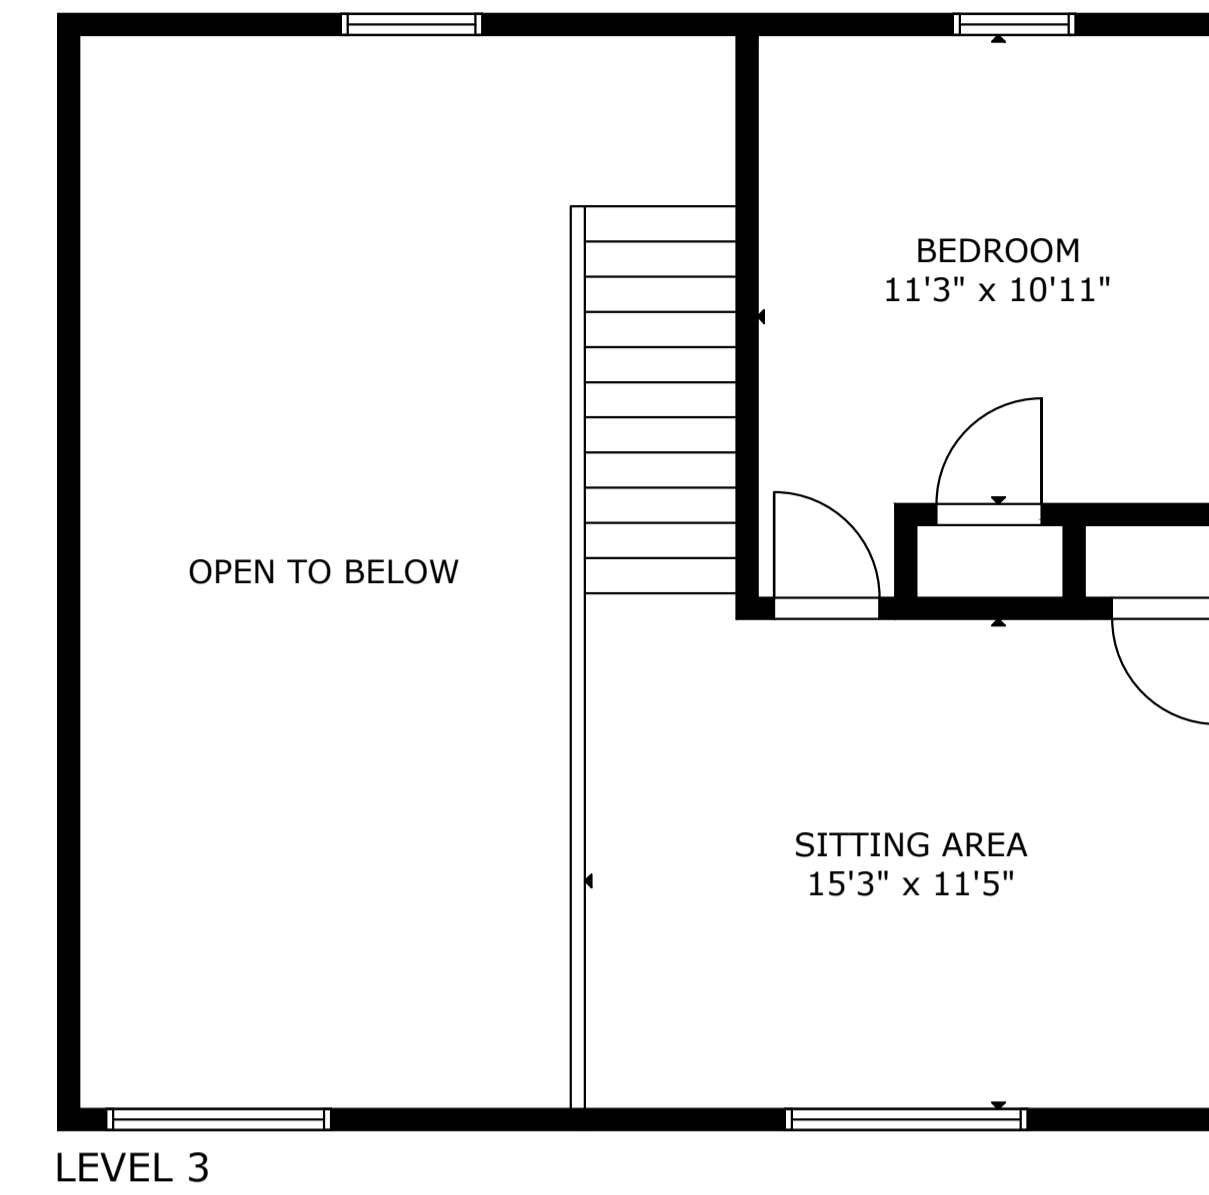

GROSS INTERNAL AREA
 TOTAL: 3,119 sq.ft
 LEVEL 1: 1,124 sq.ft, LEVEL 2: 1,629 sq.ft
 LEVEL 3: 366 sq.ft
 EXCLUDED AREA: GARAGE: 552 sq.ft, DECK: 479 sq.ft
 SIZE AND DIMENSIONS ARE APPROXIMATE, ACTUAL MAY VARY

GROSS INTERNAL AREA

TOTAL: 3,119 sq.ft

LEVEL 1: 1,124 sq.ft, LEVEL 2: 1,629 sq.ft

LEVEL 3: 366 sq.ft

EXCLUDED AREA: GARAGE: 552 sq.ft, DECK: 479 sq.ft

SIZE AND DIMENSIONS ARE APPROXIMATE, ACTUAL MAY VARY

OPEN TO BELOW

BEDROOM
11'3" x 10'11"

SITTING AREA
15'3" x 11'5"

GROSS INTERNAL AREA

TOTAL: 3,119 sq.ft

LEVEL 1: 1,124 sq.ft, LEVEL 2: 1,629 sq.ft

LEVEL 3: 366 sq.ft

EXCLUDED AREA: GARAGE: 552 sq.ft, DECK: 479 sq.ft

SIZE AND DIMENSIONS ARE APPROXIMATE, ACTUAL MAY VARY